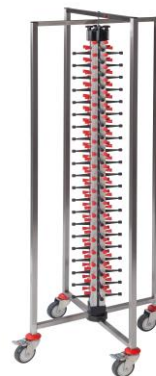

technical data sheet

Order No.	87-1001
Item/Model	SARO Plate rack Plate-Mate® modell PM 84 KLAPPBAR
GTIN	4017337 870080

-
- Material: (frame) steel, (column) aluminium, (supports) Plastic
 - Collapsible
 - Rust- and maintenance-free, excellent quality
 - Maximum panel size: ø 380 mm
 - 4 swivel castors (2 with brake)
 - For up to 84 arranged plates, trays or plates
 - Solves space problems in the kitchen, as it can be folded together
 - Ideal for catering
 - Weight: 34 kg
 - Dimensions: W 650mm x T 650mm x H 1890mm