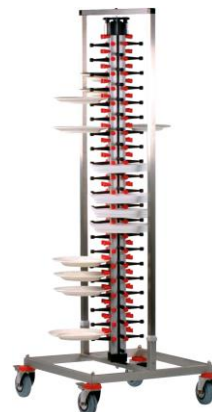

technical data sheet

Order No.	87-1000
Item/Model	SARO Plate rack Plate-Mate® model PM-84 STANDARD
GTIN	4017337 870165

-
- Made of non-rusting materials
 - 4 wheels (2 with brakes)
 - Solves space problems in the kitchen
 - For up to 84 prepared dishes or plates
 - Very flexible
 - Adjustable supports to fit every type of plate or dish
 - Tray supports to make a serving tray bracket (extra)
 - Weight: 34 kg
 - Dimensions: W 650mm x T 650mm x H 1870mm