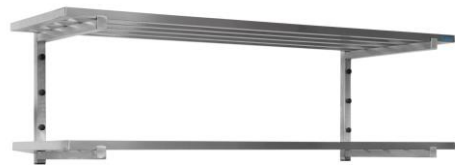

## technical data sheet

Order No.	700-4630
Item/Model	SARO Wall shelves with struts, 2 shelves, 1200mm
GTIN	4017337 047338

- 
- For wall mounting
  - firmly welded
  - high load capacity
  - Weight: 15 kg
  - Dimensions: W 1200mm x T 400mm x H 420mm