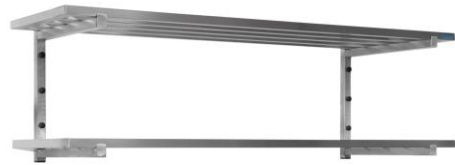

technical data sheet

Order No. 700-4625

Item/Model SARO Wall shelves with struts, 2 shelves, 1000mm

GTIN 4017337 047321

-
- For wall mounting
 - firmly welded
 - high load capacity
 - Weight: 13 kg
 - Dimensions: W 1000mm x T 400mm x H 420mm