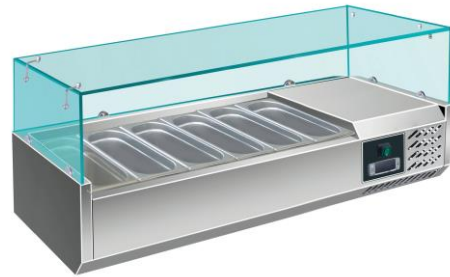

technical data sheet

Order No.	465-2105
Item/Model	SARO Refrigerated Table Top Display modell EVRX 1400/380
GTIN	4017337050925

- Material: (housing) stainless steel; glass top
- For 6x 1/3 GN containers up to 150 mm deep
- Delivery without GN container
- Evaporator foamed
- Digital temperature control (DIXELL)
- Static cooling
- Temperature range: +2 / +8 °C
- Connection: 230 V - 50 Hz - 0.110 kW
- External dimensions: W 1400 x D 395 x H 435 mm
- 4 adjustable feet
- Weight: 68kg
- Refrigerant: R600a