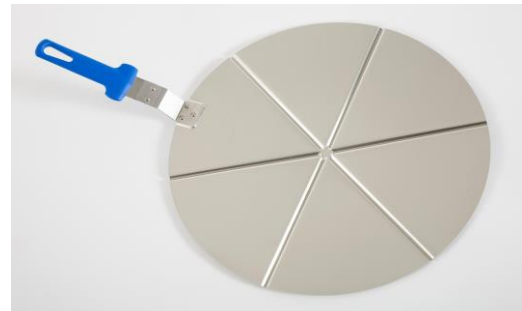

## technical data sheet

Order No.	217-1060
Item/Model	SARO Pizza tray for 6 pieces model PT-450/6
GTIN	4017337 217120

- 
- Material: high quality stainless steel
  - Stainless steel pizza tray with practical grooves for cutting
  - Polymer handle
  - Extremely heat-resistant
  - Dimensions: 450 x 450 mm
  - Weight: 0.78 kg