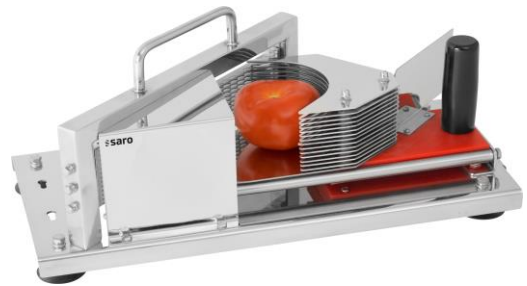

technical data sheet

Order No. 175-1200
Item/Model SARO Tomato Cutter, hand operated
model SEVILLA
GTIN 4017337 175369

-
- Material: stainless steel
 - Slice thickness: 4 mm
 - Easy to clean
 - Suction pads to ensure safe footing
 - Weight: 6 kg
 - Dimensions: W 425mm x T 197mm x H 197mm