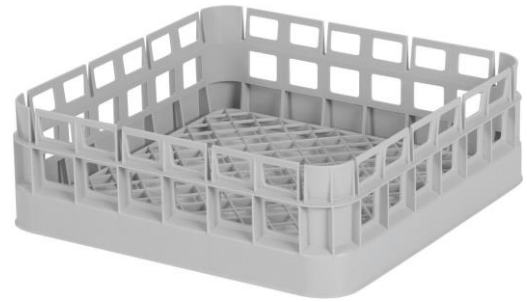

## technical data sheet

Order No. 174-5020  
Item/Model SARO Dishwasher basket model SK 350  
GTIN 4017337 039005

- 
- Material: polypropylene, food-safe
  - Colour: grey
  - Coarse base
  - Open side walls and open handles
  - For an optimal wash result and faster drying
  - For glasses, dishes and cutlery
  - Weight: 0,6 kg
  - Dimensions: W 350mm x T 350mm x H 120mm