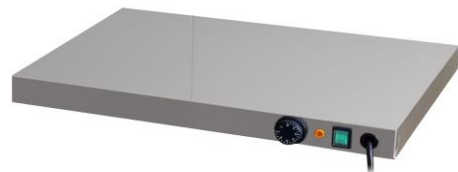

technical data sheet

Order No. 172-3076
Item/Model SARO Hot plates model ROM
GTIN 4017337 059799

-
- Stainless steel hot plates in GN dimensions
 - Different sizes
 - Made in Italy
 - Conn.: 230V/50hz/0,4KW