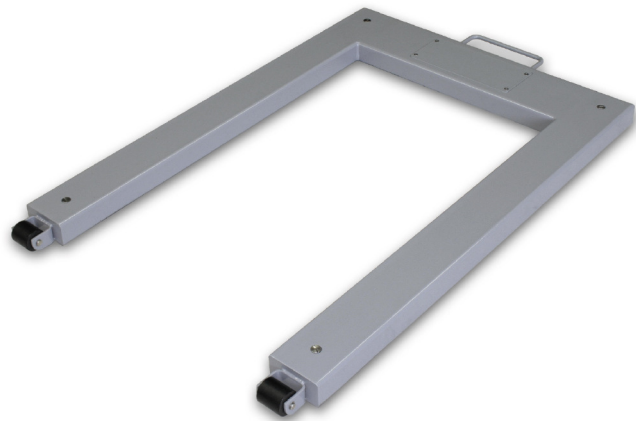

KERN KFU600V20M

U-shaped weighing bridge

KERN®

Piktogramme

STANDARD

FACTORY

Measuring system

Readability [d]:	200 g
Weighing capacity [Max]:	600 kg

Technical data about verification

Minimum load [Min]:	4 kg
Verification by KERN possible:	yes
Verification value [e]:	200 g

Service

DAkkS Certificate:	963-130
Verification:	965-230

Category

Brand:	KERN
Category:	Platforms
Product Group:	Platform

Packaging & shipping

Delivery:	48 h
Dimensions packaging (WxDxH):	1380 x 850 x 310 mm
Gross weight:	84 kg
Net weight:	52 kg
Shipping method:	Freight forwarder

Construction

Cable length:	5 m
Dimensions of weighing plate (WxDxH):	840 x 1300 x 90 mm
Material weighing plate:	Steel lacquered
Revolving screw feet:	yes