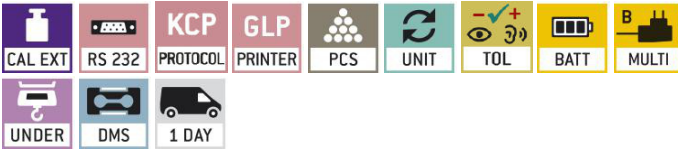

Piktogramme

STANDARD