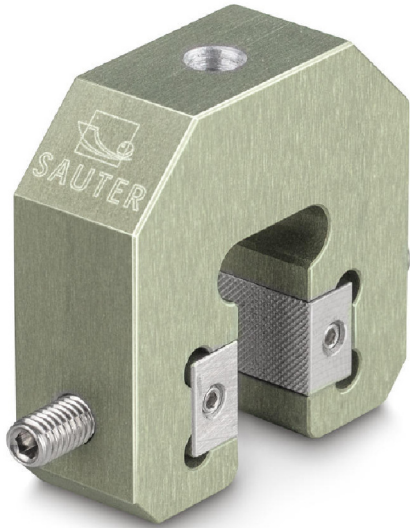

# KERN AE500

Quickly fittable universal screw tension clamp for tension and compression testing for a force range up to 500 N

**KERN**<sup>®</sup>

## Packaging & shipping

Delivery: 24 h  
Dimensions packaging (WxDxH): 51 x 41 x 15 mm  
Gross weight: 63 g  
Net weight: 63 g  
Shipping method: Parcel service

## Construction

Casing material: aluminium  
Overall dimensions mounted (WxDxH): 51 x 41 x 15 mm