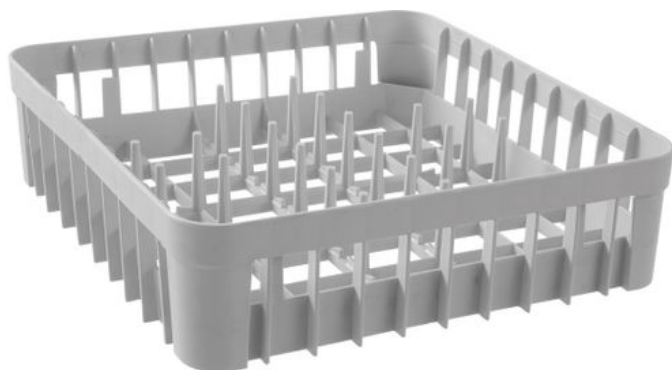

## Dishwasher basket for glasses

871348

The structure allows for maximum flow of water between the glasses in all directions.

### Specifications

Nestable	: No
Collapsible	: No
Materials	: PP (Polypropylene)
Packed per	: 1
Packaging type	: Sticker
Length (mm)	: 400
Width (mm)	: 400
Height (mm)	: 110
Measurements	: 400x400x(H)110