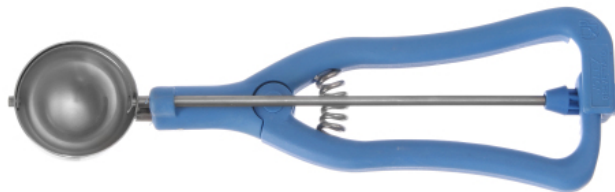

## Profi Line ice cream scoop

759264

Made of stainless steel. Polyamide handle.

### Specifications

Suitable for	: Dishwasher
Materials	: PA (Polyamide/Nylon), Stainless steel
Packed per	: 1
Packaging type	: Card
Diameter (mm)	: 44
Measurements	: ø44