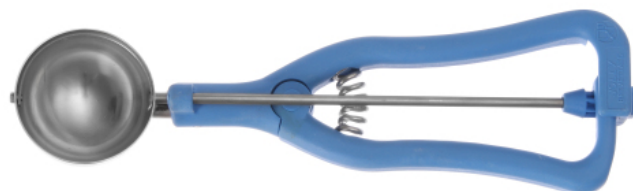

Profi Line ice cream scoop

759233

Made of stainless steel. Polyamide handle.

Specifications

Suitable for	: Dishwasher
Materials	: PA (Polyamide/Nylon), Stainless steel
Packed per	: 1
Packaging type	: Card
Diameter (mm)	: 51
Measurements	: ø51