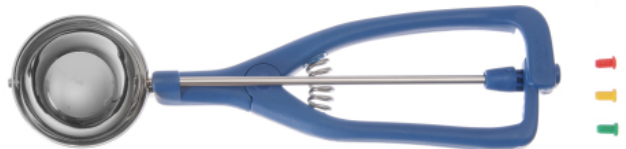

## Stöckel ice cream scoop

755358

Fiberglass-reinforced nylon handle. Better portion size identification thanks to colored markers. Made of stainless steel.

### Specifications

Suitable for	: Dishwasher
Materials	: PA (Polyamide/Nylon), Stainless steel
Packed per	: 1
Packaging type	: Card
Diameter (mm)	: 56
Measurements	: ø56