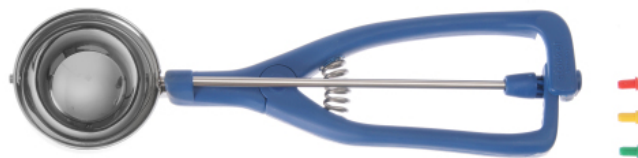

# Stöckel ice cream scoop

755341

Fiberglass-reinforced nylon handle. Better portion size identification thanks to colored markers. Made of stainless steel.

## Specifications

Suitable for	: Dishwasher
Materials	: PA (Polyamide/Nylon), Stainless steel
Packed per	: 1
Packaging type	: Card
Diameter (mm)	: 59
Measurements	: ø59