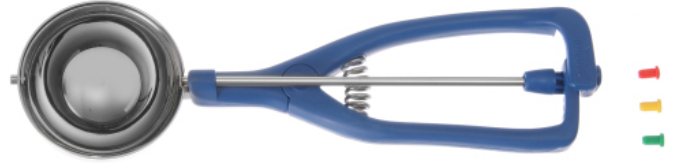

Stöckel ice cream scoop

755334

Fiberglass-reinforced nylon handle. Better portion size identification thanks to colored markers. Made of stainless steel.

Specifications

Suitable for	: Dishwasher
Materials	: PA (Polyamide/Nylon), Stainless steel
Packed per	: 1
Packaging type	: Card
Diameter (mm)	: 67
Measurements	: ø67