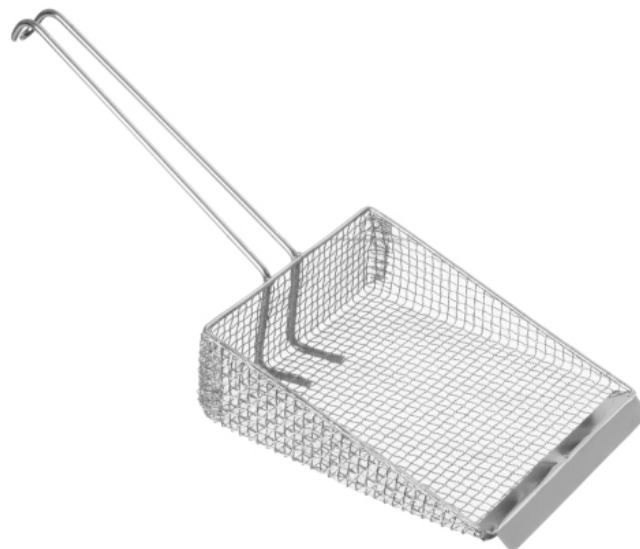

Chips shovel

642603

With 225 mm long wire handle. Double mesh.

Specifications

Suitable for	: Dishwasher
Materials	: Stainless steel
Packed per	: 1
Packaging type	: Sticker
Length (mm)	: 335
Width (mm)	: 175
Height (mm)	: 150
Measurements	: 335x175

Transport specifications

EAN	: 8711369642603
Intrastat code	: 82159910
Gross weight (kg)	: 0.34
Net weight (kg)	: 0.33
(Inner) packaging length (mm)	: 450
(Inner) packaging width (mm)	: 255
(Inner) packaging height (mm)	: 190
Quantity per (inner) package	: 6
Export carton length (mm)	: 540
Export carton width (mm)	: 475
Export carton height (mm)	: 415
Quantity per export carton	: 24
Sales units per pallet	: 192
Plastic packaging (gram)	: 1