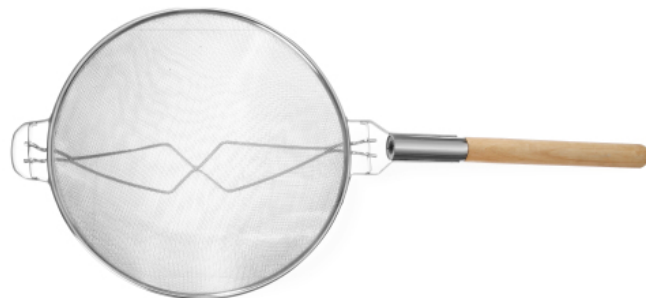

Sieve, double mesh

639023

Wooden handle. Reinforcing bracket.

Specifications

Not suitable for	: Dishwasher
Materials	: Tin plated
Packed per	: 1
Packaging type	: Hang tag
Length (mm)	: 850
Width (mm)	: 360
Height (mm)	: 860
Diameter (mm)	: 360
Thickness (mm)	: 10
Handle length (mm)	: 390
Measurements	: ø360x850