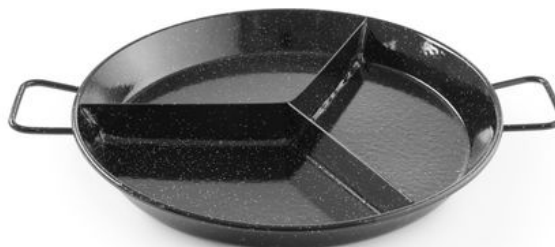

Enamelled paella pan with compartments

622766

Pan is divided into compartments to allow simultaneous preparation of different dishes.

Specifications

Suitable for	: Dishwasher, Gas stove, Ceramic stove, Electric stove, Food Contact
Nestable	: No
Materials	: Sheet steel, Enamelled
Packed per	: 1
Packaging type	: Sticker
Height (mm)	: 47
Diameter (mm)	: 430
Measurements	: ø430x(H)47