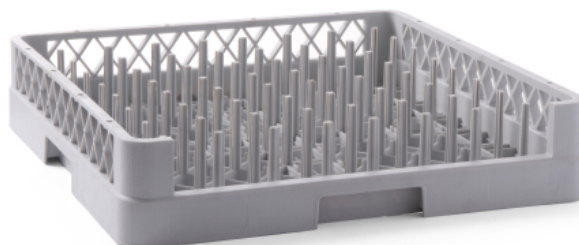

Dishwasher basket for trays

877111

The structure allows for maximum flow of water between the trays in all directions. With pre-shaped pins. With one open end for trays and other long items.

Specifications

Materials	: PP (Polypropylene)
Nestable	: No
Collapsible	: No
Packed per	: 1
Packaging type	: Sticker
Length (mm)	: 500
Width (mm)	: 500
Height (mm)	: 100
Measurements	: 500x500x(H)100

Transport specifications