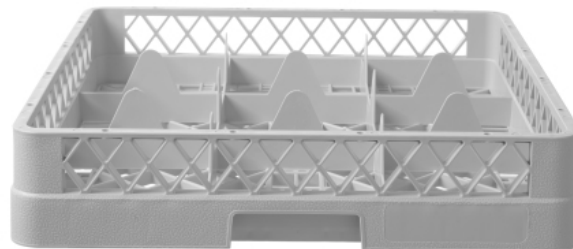

Dishwasher basket for glassware

877050

Specifications

Materials	: PP (Polypropylene)
Nestable	: No
Collapsible	: No
Packed per	: 1
Packaging type	: Sticker
Length (mm)	: 500
Width (mm)	: 500
Height (mm)	: 104
Measurements	: 500x500x(H)104

Transport specifications

EAN	: 8711369322475
Gross weight (kg)	: 1.64
Net weight (kg)	: 1.64
Intrastat code	: 39241000
Export carton length (mm)	: 520
Export carton width (mm)	: 530
Export carton height (mm)	: 640
Quantity per export carton	: 6
Sales units per pallet	: 48