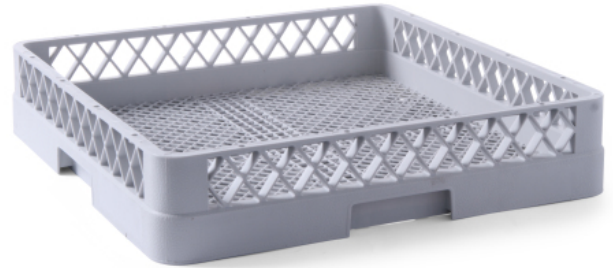

Dishwasher basket for cutlery

877203

The structure allows for maximum flow of water between the dishes in all directions. The fine mesh bottom prevents cutlery from falling through.

Specifications

Materials	: PP (Polypropylene)
Nestable	: No
Collapsible	: No
Packed per	: 1
Packaging type	: Sticker
Length (mm)	: 500
Width (mm)	: 500
Height (mm)	: 100
Measurements	: 500x500x(H)100

Transport specifications

EAN	: 8711369312827
Gross weight (kg)	: 1.375
Net weight (kg)	: 1.375
Intrastat code	: 39241000
Export carton length (mm)	: 520
Export carton width (mm)	: 520
Export carton height (mm)	: 620
Quantity per export carton	: 6
Sales units per pallet	: 36