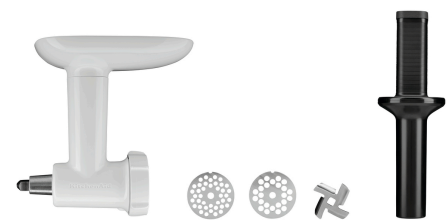

KitchenAid 5KPM5XEWB white, 6,9L

Add on Products

Stainless steel bowl KA, 6,9L

- Content: 6,9 litre(s)
- With handle(s): Yes
- Matches the KitchenAid: Heavy Duty 5KSM7591X Professional 1.3 HP 5KSM7990XEWB
- Properties: -
- Material: Stainless steel
- Important information: -
- Colour: Silver
- Size: W 285 x D 250 x H 215 mm
- Weight: 3.8 kg

Code-No. A150034
GTIN 4015613586717

Flat beater KA f. A150047

- With silicone edge: No
- Application scope: Stirring
- Suitable for: Light dough (e.g. cake dough), mashed potato
- Matches the KitchenAid: Heavy Duty 5KSM7591X Professional 1.3 HP 5KSM7990XEWB
- Properties: -
- Important information: -
- Colour: White
- Material: Cast metal
Nylon-coated
- Size: W 160 x D 36 x H 180 mm

Code-No. A150039
GTIN 4015613586694

Flat beater KA f. A150047

- With silicone edge: Yes
- Application scope: Stirring
- Suitable for: Light dough (e.g. cake dough), mashed potato
- Matches the KitchenAid: Heavy Duty 5KSM7591X
Professional 1.3 HP 5KSM7990XEW
- Properties: The silicone edge is ideal for scraping off the dough from the bowl
- Important information: -
- Colour: White
Grey
- Material: Cast metal

Code-No. A150062
GTIN 4015613681412

Meat grinder for KitchenAid

- Colour: White
- Matches the KitchenAid: 5KPM5EWH
Heavy Duty 5KSM7591X
K45 Universal 5KSM45EWH
K45 Universal 5KSM45EWH MP
Professional 1.3 HP 5KSM7990XEW
- Properties: -
- Material: Plastic
- Important information: -
- Set comprises: 1 mincer
1 disk, fine