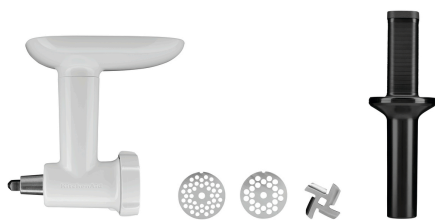

KitchenAid 5KPM5EWH white, 4,83L

Add on Products

Vegetable cutter, 3 drums, KA

- Colour: White
- Set comprises: 1 Bircher drum (corrugated drum)
1 vegetable cutter
1 drumming disk
- Matches the KitchenAid: 5KPM5EWH
Heavy Duty 5KSM7591X
K45 Universal 5KSM45EWH
K45 Universal 5KSM45EWH MP
Professional 1.3 HP 5KSM7990XEWH
- Properties: -
- Important information: -

Code-No. A150035
GTIN 4016098174710

Pasta rolling set, 3-pieces

- Matches the KitchenAid: 5KPM5EWH
Heavy Duty 5KSM7591X
K45 Universal 5KSM45EWH MP
Professional 1.3 HP 5KSM7990XEWH
- Properties: -
- Material: Stainless steel
- Important information: -
- Set comprises: 1 ribbon noodle cutter
1 spaghetti cutter
1 pasta roller: For a dough plate width up to 150 mm, can be regulated in 8 thicknesses

Code-No. A150062
GTIN 4015613681412

Meat grinder for KitchenAid

- Colour: White
- Matches the KitchenAid: 5KPM5EWH
Heavy Duty 5KSM7591X
K45 Universal 5KSM45EWH
K45 Universal 5KSM45EWH MP
Professional 1.3 HP 5KSM7990XEWH
- Properties: -
- Material: Plastic
- Important information: -
- Set comprises: 1 mincer
1 disk, fine

Code-No. A150029
GTIN 4016098166883

Grain mill, steel grinding device, KA

- Suitable for: Grains and cereals
- Matches the KitchenAid: 5KPM5EWH
Heavy Duty 5KSM7591X
K45 Universal 5KSM45EWH
K45 Universal 5KSM45EWH MP
Professional 1.3 HP 5KSM7990XEWH
- Properties: Completely made of metal, therefore extremely stable
Grinds and crushes gently to preserve nutrients
- Important information: -
- Colour: Silver