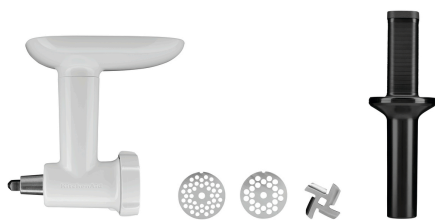

Meat grinder for KitchenAid

- Colour: White
- Matches the KitchenAid: 5KPM5EWH
  Heavy Duty 5KSM7591X
  K45 Universal 5KSM45EWH
  K45 Universal 5KSM45EWH MP
  Professional 1.3 HP 5KSM7990XEWH
- Properties: -
- Material: Plastic
- Important information: -
- Set comprises: 1 mincer
  1 disk, fine

Code-No. A150000
GTIN 4016098101372

Citrus Press for Kitchen Aid

- Colour: White
- Matches the KitchenAid: 5KPM5EWH
  Heavy Duty 5KSM7591X
  K45 Universal 5KSM45EWH
  K45 Universal 5KSM45EWH MP
  Professional 1.3 HP 5KSM7990XEWH
- Properties: The integrated sieve collects the pulp and pips
- Important information: -
- Material: Plastic
- Size: W 125 x D 110 x H 160 mm
- Weight: 0.45 kg

Code-No. A150003
GTIN 4016098101402