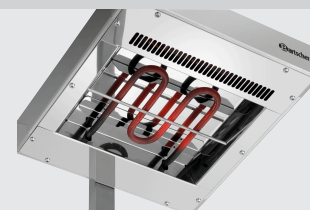

- ▶ Designed for
- ✓ Chip heater 12-150

- ▶ Heating coil
- ✓ 500 watt

- ▶ ON/OFF switch

This heat lamp is the ideal complement to chip heater 12-150. Following quick assembly, the additional 500 watts of the appliance can keep chips hot from above.

- Colour: Silver
- ON/OFF switch: Yes
- Power load: 0,5 kW | 230 V | 50-60 Hz
- Material: Stainless steel
- Important information: -
- Connection cable model: Cable length: 1,35 m
- Including: Attachment material
- Lamp holder: -
- Model: Pre-drilled holes for assembly to chip heater 12-150
- Properties: Ventilated lamp head
- Control lamp: In operation
- Heat source type: Heating coil
- Size: W 270 x D 335 x H 505 mm
- Weight: 2.97 kg