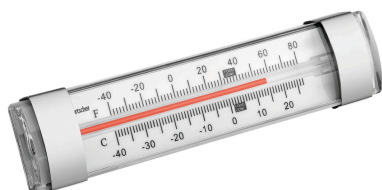

• Gastronorm:	2/1 GN	• Material:	Painted
• Power load:	0,128 kW   230 V   50 Hz	• Important information:	-
• Height-adjustable feet:	No	• Energy efficiency class:	A (EU No. 2015 / 1094)
• Temperature control:	Digital	• Height-adjustable intermediate shelves:	No
• Temperature range:	0 °C to 8 °C	• Dimensions of intermediate shelves:	W 660 x D 530 mm
• Type of door:	Leaf door(s)	• Coolant:	R600a / 0,070 kg
• Door hinge side:	Right	• Energy consumption:	329 kWh / an
• Door hinge side can be changed:	Yes	• Climate class:	4
• Control lamp:	ON/OFF	• Ambient temperature:	to 30 °C
• Cooling:	Circulating air	• Advertising display:	-
• Digital display:	Yes	• With price strips:	No
• Interior lighting:	No	• Size:	W 775 x D 725 x H 1,900 mm
• Insulation:	Cyclopentan C5	• Weight:	92.8 kg
• Automatic defrosting function:	Yes		
• Drip water evaporation:	Yes		
• ON/OFF switch:	Yes		
• Type of intermediate shelves:	Grille, steel, plastic coated		
• Lockable:	Yes		
• Properties:	Self-closing door		
• Thermostat:	Yes		
• Colour:	White		
• Content:	590 litre(s)		
• Material inside:	Plastic ABS		
• Number of intermediate shelves:	4		
• Number of doors:	1		
• GWP:	3		
• Material:	Steel		

### Thermometer A250

STAINLESS STEEL

- Important information: -
- Including: -
- Material: Stainless steel  
Plastic
- Colour: White  
Silver
- Design: Analogue
- With temperature sensor: No
- Temperature range: -40 °C to 25 °C
- Temperature measurement units: °C  
°F

### Thermometer A300

STAINLESS STEEL

- Control unit: -
- Application area: Canteens  
Refrigeration cell  
Freezer cell  
Refrigeration cell
- Temperature range: -30 °C to 30 °C
- Design: Analogue
- With temperature sensor: No
- Designed for: Room temperature measurements  
Refrigerators / upright freezers