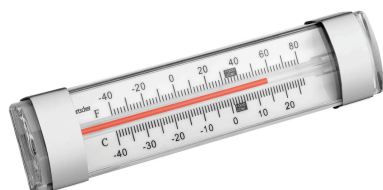

- Power load: 0,165 kW | 230 V | 50 Hz
- Height-adjustable feet: No
- Including: 1 ice cube tray
- Content: 196 litre(s)
- Door hinge side can be changed: Yes
- Door hinge side: Right
- Cooling: Static
- Type of door: Leaf door(s)
- Coolant: R600a / 0,058 kg
- Automatic defrosting function: No
- Colour: White
- Number of doors: 1
- Properties: -
- Material: Plastic
- Important information: -
- Temperature range to: -18 °C
- Climate class: ST
- Control lamp: ON/OFF  
Warning light
- Temperature control: 6 levels
- Interior lighting: No
- Digital display: No
- Insulation: Cyclopentan
- ON/OFF switch: No
- Lockable: No
- Thermostat: Yes
- Material inside: HIPS (High Impact Polystyrene)
- GWP: 3
- Control unit: Knob
- Energy efficiency class: F (EU No. 2019 / 2019)
- Energy consumption: 251 kWh / an
- Ambient temperature: 16 °C to 38 °C
- Number of drawers: 6
- Size: W 600 x D 620 x H 1,450 mm
- Weight: 53 kg

### Thermometer A250

STAINLESS  
STEEL

- Important information: -
- Including: -
- Material: Stainless steel  
Plastic
- Colour: White  
Silver
- Design: Analogue
- With temperature sensor: No
- Temperature range: -40 °C to 25 °C
- Temperature measurement units: °C  
°F