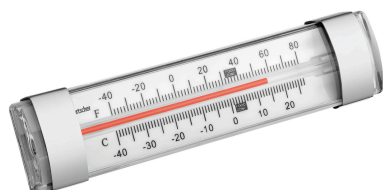

- | | | | |
|-----------------------------------|--------------------------------|---|---|
| • Size utility space: | W 330 x D 177 mm | • Including: | 1 glass insert for up to 18 glasses (hook length per: 135 mm) |
| • Power load: | 0,06 kW 230 V 50 Hz | • Properties: | Glasses shelf: Glass height max.: below 130 mm / top 205 mm |
| • Height-adjustable feet: | No | | Additional shelf, size: W 330 x D 145 x H 145 mm |
| • Temperature range to: | -20 °C | • Height-adjustable intermediate shelves: | No |
| • Control unit: | Toggle | • Energy consumption: | 147 kWh / an |
| • Content: | 38 litre(s) | • Energy efficiency class: | E (EU No. 2019 / 2019) |
| • Door hinge side can be changed: | Yes | • Climate class: | ST |
| • Control lamp: | - | • Size: | W 475 x D 450 x H 500 mm |
| • Door hinge side: | Right | • Weight: | 14 kg |
| • Temperature control: | Mechanical | | |
| • Coolant: | R600a / 0,023 kg | | |
| • Temperature control: | Stepless | | |
| • Cooling: | Compressor | | |
| • Digital display: | No | | |
| • Interior lighting: | No | | |
| • Type of door: | Leaf door(s) | | |
| • Automatic defrosting function: | No | | |
| • Drip water evaporation: | No | | |
| • ON/OFF switch: | Yes | | |
| • Lockable: | No | | |
| • Ambient temperature: | 16 °C to 38 °C | | |
| • Thermostat: | Yes | | |
| • Colour: | White | | |
| • Number of doors: | 1 | | |
| • Material: | Polyethylene | | |
| • Important information: | - | | |
| • Insulation: | Cyclopentan 60 mm | | |
| • Material inside: | HIPS (High Impact Polystyrene) | | |
| • GWP: | 3 | | |

Thermometer A250

STAINLESS
STEEL

- Important information: -
- Including: -
- Material: Stainless steel
Plastic
- Colour: White
Silver
- Design: Analogue
- With temperature sensor: No
- Temperature range: -40 °C to 25 °C
- Temperature measurement units: °C
°F