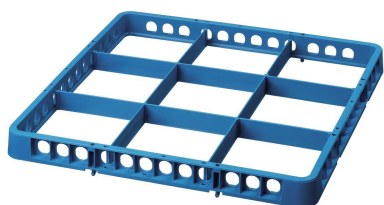

Abbildung ähnlich

- Compartment size: 111 x 111 mm
- Inside height: 123 mm
- Basket size: 500 x 500 mm
- Number of shelves: 16
- Colour: Brown
- Design: Divided
- Suitable for: Glasses
Cups
- Important information: -
- Material: Plastic
- Stackable: Yes
- Size: W 500 x D 500 x H 142 mm
- Weight: 2.3 kg

Dishwasher basket, 16 comp.

Add on Products

Basket comp. 9, 500x500x45, blue

- Compartment size: 149 x 149 mm
- Basket size: 500 x 500 mm
- Number of shelves: 9
- Colour: Blue
- Design: Divided
- Suitable for: Glasses
- Cups
- Important information: -
- Inside height: 42 mm
- Material: Plastic
- Stackable: Yes

Code-No. 5361
GTIN 4015613654096

Dishwasher basket trolley ASP700

- Can be loaded from both sides: Yes
- Designed for: Dishwasher baskets 500 x 500 mm
- Worktop surface: No
- Properties: Frame in square tubing 25 x 25 mm
One basket guard each on the front and back
- Including: -
- Model: Slots
- Application area: Clearing
Storage
- Total load-bearing capacity, max.: 100 kg
- With handle(s): No

Code-No. 300147
GTIN 4015613709178

Cover hood TGS100-15

- Colour: Transparent
- Material thickness: 0,12 mm
- Resistance to low-temperature cracking: To -15 °C
- Heat resistant to: 99 °C
- Weather-resistant: -15 °C to 50 °C
- UV-resistant: yes
- Properties: Up to 500 hours of solar radiation
Wipeable
Low flammability
Reusability