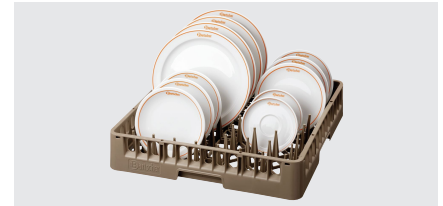

- ▶ Basket size: 500 x 500 mm
- ▶ Basket height: 100 mm

The stackable dishwashing baskets by Bartscher ensure good cleaning results, good basket handling and clean and safe storage.

- Stackable: Yes
- Basket size: 500 x 500 mm
- Number of shelves: 1
- Colour: Brown
- Design: Fingers
- Suitable for: Trays  
Plates
- Important information: -
- Material: Plastic
- Size: W 500 x D 500 x H 100 mm
- Weight: 1.4 kg

## Dishwasher basket trolley ASP700

- Can be loaded from both sides: Yes
- Designed for: Dishwasher baskets 500 x 500 mm
- Worktop surface: No
- Properties: Frame in square tubing 25 x 25 mm  
One basket guard each on the front and back
- Including: -
- Model: Slots
- Application area: Clearing  
Storage
- Total load-bearing capacity, max.: 100 kg
- With handle(s): No

## Cover hood TGS100-15

- Colour: Transparent
- Material thickness: 0,12 mm
- Resistance to low-temperature cracking: To -15 °C
- Heat resistant to: 99 °C
- Weather-resistant: -15 °C to 50 °C
- UV-resistant: yes  
Up to 500 hours of solar radiation
- Properties: Wipeable  
Low flammability  
Reusability

## Cover hood TGS100-8

- Colour: Transparent
- Model: With 2 zips
- Material thickness: 0,12 mm
- Resistance to low-temperature cracking: To -15 °C
- Heat resistant to: 99 °C
- Weather-resistant: -15 °C to 50 °C
- UV-resistant: yes  
Up to 500 hours of solar radiation
- Properties: Wipeable  
Low flammability