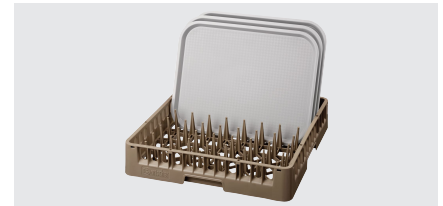

- ▶ Basket size: 500 x 500 mm
- ▶ Basket height: 100 mm

The stackable dishwashing baskets by Bartscher ensure good cleaning results, good basket handling and clean and safe storage.

- Stackable: Yes
- Basket size: 500 x 500 mm
- Number of shelves: 1
- Colour: Brown
- Design: Fingers
- Suitable for: Trays  
Plates
- Important information: -
- Material: Plastic
- Size: W 500 x D 500 x H 100 mm
- Weight: 1.4 kg

# Plates basket 500x500x100

Add on Products

## Dishwasher basket trolley ASP700

- Can be loaded from both sides: Yes
- Designed for: Dishwasher baskets 500 x 500 mm
- Worktop surface: No
- Properties: Frame in square tubing 25 x 25 mm  
One basket guard each on the front and back
- Including: -
- Model: Slots
- Application area: Clearing  
Storage
- Total load-bearing capacity, max.: 100 kg
- With handle(s): No

## Cover hood TGS100-15

- Colour: Transparent
- Material thickness: 0,12 mm
- Resistance to low-temperature cracking: To -15 °C
- Heat resistant to: 99 °C
- Weather-resistant: -15 °C to 50 °C
- UV-resistant: yes  
Up to 500 hours of solar radiation
- Properties: Wipeable  
Low flammability  
Reusability