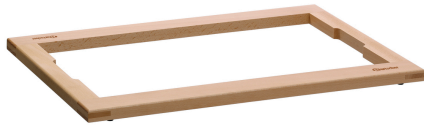

- ▶ Designed for buffet system set CD3-1/3
- ✓ Buffet system with chafing dish

- ▶ Cut-out:
- ✓ GN 1/1

- ▶ Simple connecting system

Suitable for the buffet system set CD3-1/3 with chafing dish: The upper frame in wood design with food-safe clear varnish and a cut-out in GN 1/1 format.

- Colour: Natural beech
- Material: Wood
Painted (food-safe)
- Module type: Finishing frame
Buffet system set CD3-1/3
- Model: Cut-out: 1/1 GN
- Important information: -
- Size: W 580 x D 405 x H 24 mm
- Weight: 1.1 kg

Finishing frame buffet system

- Colour: Natural beech
- Model: Cut-out: 1/1 GN
- Material: Wood
Painted (food-safe)
- Important information: -
- Module type: Finishing frame
Standard
- Size: W 580 x D 405 x H 24 mm
- Weight: 1.2 kg