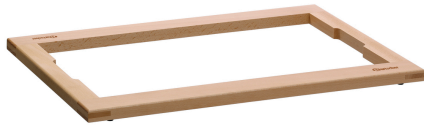

▶ Buffet system set in simple wood design

▶ Design

- ✓ Module with cutting board, including crumb tray
- ✓ Cut-out: GN 1/1

▶ Simple connecting system

With the modular set in a simple wooden design, every buffet appears attractively structured and tidy. Whether for breakfast, lunch or evening buffets, the chopping board can always be used. The crumb tray included in the set ensures the buffet always look clean.

- Colour: Natural beech
- Material: Wood
Painted (food-safe)
Stainless steel
- Important information: -
- Model: Module cutting board and crumb tray
Cut-out: 1/1 GN
Simple connecting system
- Set comprises: 1 cutting board 1/1 GN
1 crumb tray 1/1 GN
1 base frame
1 finishing frame
- Size: W 405 x D 580 x H 115 mm
- Weight: 6 kg

Finishing frame buffet system

- Colour: Natural beech
- Model: Cut-out: 1/1 GN
- Material: Wood
Painted (food-safe)
- Important information: -
- Module type: Finishing frame
Standard
- Size: W 580 x D 405 x H 24 mm
- Weight: 1.2 kg