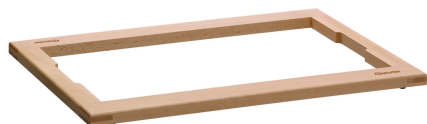

▶ Buffet system set in simple wood design

▶ Design

- ✓ Module with 4 carafes for cereals, contents: 1.95 litres
- ✓ Cut-out: GN 1/1

▶ Simple connecting system

With the modular set in a simple wooden design, every buffet appears attractively structured and tidy. Whether for breakfast buffets or brunches, the 4 carafes can be filled with various cereals and can also be easily exchanged or refilled. The practical storage area offers space for muesli bowls, for example.

- Colour: Natural beech
- Material: Wood  
Painted (food-safe)  
Polypropylene  
Stainless steel
- Important information: -
- Model: Module with 4 carafes for cereals  
Cut-out: 1/1 GN  
Simple connecting system
- Set comprises: 4 carafes, contents: 1.95 litres  
1 top for 4 carafes  
1 base frame  
1 finishing frame
- Size: W 580 x D 405 x H 281 mm
- Weight: 6.07 kg

### Finishing frame buffet system

- Colour: Natural beech
- Model: Cut-out: 1/1 GN
- Material: Wood  
Painted (food-safe)
- Important information: -
- Module type: Finishing frame  
Standard
- Size: W 580 x D 405 x H 24 mm
- Weight: 1.2 kg