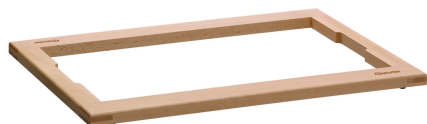

▶ Buffet system set in simple wood design

▶ Design

- ✓ Module with 6 glass bowls, Ø 14 cm
- ✓ Diameter, each: 14 cm
- ✓ Cut-out: GN 1/1

▶ Simple connecting system

With the modular set in a simple wooden design, every buffet appears attractively structured and tidy. Whether for breakfast, lunch or evening buffets, the 6 glass bowls can be filled with yoghurt or quark dishes, salads or desserts, for example, and can also be easily exchanged or refilled.

- Colour: Natural beech
- Model: Module with 6 glass bowls
Cut-out: 1/1 GN
Simple connecting system
- Set comprises: 6 glass bowls, Ø 14 cm, contents: 0.5 litres
1 top for 6 glass bowls
1 base frame
1 finishing frame
- Material: Wood
Painted (food-safe)
Glass
- Important information: -
- Size: W 580 x D 405 x H 124 mm
- Weight: 6 kg

Finishing frame buffet system

- Colour: Natural beech
- Model: Cut-out: 1/1 GN
- Material: Wood
Painted (food-safe)
- Important information: -
- Module type: Finishing frame
Standard
- Size: W 580 x D 405 x H 24 mm
- Weight: 1.2 kg