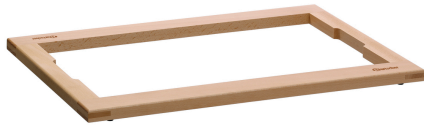

▶ Buffet system set in simple wood design

▶ Design

▶ Module with 4 glass bowls, Ø 2 x 12 cm, 2 x 20 cm

▶ Cut-out: GN 1/1

▶ Simple connecting system

With the modular set in a simple wooden design, every buffet appears attractively structured and tidy. Whether for breakfast, lunch or evening buffets, the 4 glass bowls can be filled with nuts, dried fruit, antipasti, toppings or dressings, for example, and can also be easily exchanged or refilled.

- Colour: Natural beech
- Model: Module with 4 glass bowls
Cut-out: 1/1 GN
Simple connecting system
- Set comprises: 2 glass bowls, Ø 12 cm, contents: 0.3 litres
2 glass bowls, Ø 20 cm, contents: 1.5 litres
1 top for 4 glass bowls
2 base frames
1 finishing frame
- Material: Wood
Painted (food-safe)
Glass
- Important information: -
- Size: W 580 x D 405 x H 198 mm
- Weight: 7.8 kg

Finishing frame buffet system

- Colour: Natural beech
- Model: Cut-out: 1/1 GN
- Material: Wood
Painted (food-safe)
- Important information: -
- Module type: Finishing frame
Standard
- Size: W 580 x D 405 x H 24 mm
- Weight: 1.2 kg