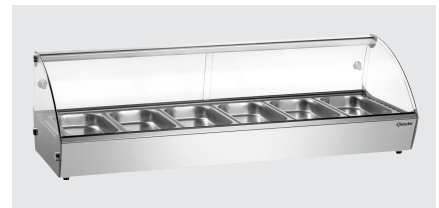

Hot display R6 6 x 1/3 GN

Bartscher

▶ In the 6 GN tanks there is space for hot meals, side dishes or snacks

▶ Capacity: 6 x 1/3 GN

✓ Depth GN container max: 40 mm

Large flap – plenty of space behind it: In the 6 GN tanks there is space for hot meals, side dishes or snacks.

- Colour: Silver
- Type of glass: Single glazing
All-round glass
- Safety glass: Yes
- Depth GN container max.: 40 mm
- Content: 68 litre(s)
- Temperature range: 30 °C to 90 °C
- Temperature control: Stepless
- Front pane: Rounded
- Type of door: Sliding door(s)
- Heating type: Dry heated
- Water bowl for air humidification: No
- Interior lighting: No
- Lighting: -
- Digital display: No
- Control unit: Toggle
Knob
- Control lamp: ON/OFF
- Properties: -
- Including: GN containers
- Power load: 0,8 kW | 230 V | 50 Hz
- Material: Stainless steel
Glass
- Important information: -
- Capacity GN: 6 x 1/3 GN
- Position of the door: Reverse
- Size: W 1,135 x D 420 x H 335 mm
- Weight: 24.7 kg