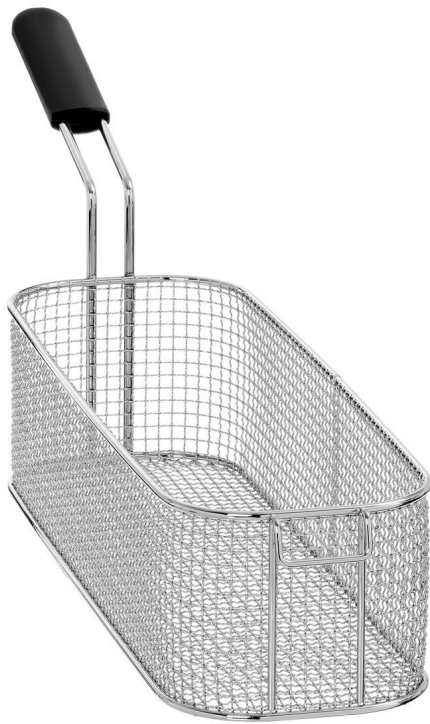

▶ Designed for deep-fat fryers of the 900 Master series

The 900 Master series and its high-quality and solid stainless steel version in CNS 18/10 is the ideal choice for modern professional kitchens with high standards. First-rate, flexible and high-performance.

- Size basket: W 140 x D 450 x H 115 mm
- Important information: -
- Size: W 140 x D 670 x H 225 mm
- Weight: 1.1 kg