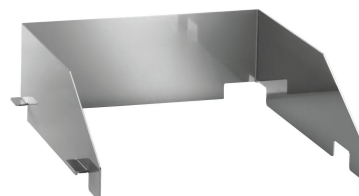

- Sub-counter unit type: Open
- Gas type: Natural gas H
Liquid gas and natural gas L-
nozzles are enclosed
- Ignition type: Piezo ignition
- Type: Upright unit
- Safety thermostat: Yes
- Number of heating zones: 1
- Material roasting surface: Steel
- Size heating surface: W 320 x D 445 mm
- Roasting surface design: Smooth
- Including: -
- Operating mode: Gas
- Material: CNS 18/10
- Important information: -
- Height adjustable: 850 mm to 900 mm
- Power: 7 kW
- Height-adjustable feet: Yes
- Series: 700
- Size: W 400 x D 700 x H 850 mm
- Weight: 46.6 kg

Griddle plate gas 700, W400, smooth

Add on Products

Combi-Scraper

- Properties: Replaceable blade
- Designed for: Steel plates
Grilles
- Important information: -
- Material: Plastic
Aluminium
- Size: W 110 x D 210 x H 30 mm
- Weight: 0.2 kg

Code-No. 529712
GTIN 4015613605500

Splash guard ser. 700, 400 mm

- Storage grille: No
- Material: Stainless steel
- Important information: -
- Size: W 354 x D 470 x H 120 mm
- Weight: 2.9 kg

Code-No. 285071
GTIN 4015613638263

Sealing plug

- Colour: White
- Material: Plastic
- Important information: -
- Diameter: 60 mm
- Size: W 60 x D 60 x H 60 mm
- Weight: 0.3 kg

Code-No. 286099
GTIN 4015613626802

Power cleaner F1L, set of 2