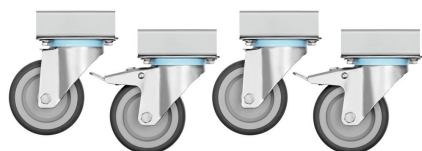

Gas stove 70060

Add on Products

Swivel castors 4S700

- Swivel castors: 4 swivel castors, 2 with brake
- Diameter casters: 100 mm
- Load-bearing capacity max., each: 100 kg
- Material: Plastic
  Rubber coated
- Important information: -
- Size: W 85 x D 170 x H 121 mm
- Weight: 2.9 kg

Code-No. 285088
GTIN 4015613665986

Power cleaner F1L, set of 2

- Designed for: Stubborn dirt, especially in kitchens
  Grill and combi steamer cleaning (without cleaning system)
- Content: 2 x 1 litre
- Model: Liquid
  High concentrate
- Ph level: 13,5
- HACCP compliant: Yes
- Chlorine-free: Yes
- Phosphate-free: Yes

Code-No. 173078
GTIN 4015613731926

Intensive power cleaner F1L, set of 2

- Order quantity unit: 1 box (2 bottles)
- Content: 2 x 1 litre
- Ph level: 14
- HACCP compliant: Yes
- Chlorine-free: Yes
- Phosphate-free: Yes
- Including: 1 spray head
  1 spray lance
- Important information: Attention: Not suitable for surfaces sensitive to alkali such aluminium
  Exclusively available in Germany and Austria

Code-No. 173080
GTIN 4015613731933