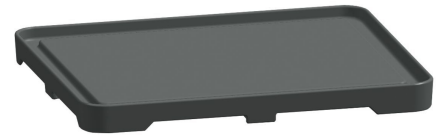

- Sub-counter unit type: Open
- Height adjustable: 850 mm to 900 mm
- Gas type: Natural gas H (20 mbar)
- Distribution of hobs: 1 x 6,2 kW, 1 x 8,5 kW
- Gas type: Liquid gas (50 mbar) and natural gas nozzles L (20 mbar) are enclosed
- Large hobs: 330 x 270 mm
- Gas burner: Two-circle burner
- Ignition type: Manual ignition
- Pilot flame: Yes
- Type: Upright unit
- Height-adjustable feet: Yes
- Properties: Cast iron grille
Hobs with removable collection tray
- Including: -
- Series: 700
- Operating mode: Gas
- Type of hobs: Gas
- Number of hobs: 2
- Material: CNS 18/10
- Important information: -
- Power: 14,7 kW
- Size base unit: W 399 x D 610 x H 470 mm
- Size: W 400 x D 700 x H 850 mm
- Weight: 36.4 kg

Grill plate 700-R

- Roasting surface design: Ribbed
- With juice groove: Yes
- Material: Cast iron
- Important information: -
- Size: W 575 x D 375 x H 38 mm
- Weight: 24.1 kg

Code-No. 285080
GTIN 4015613486635

Frying plate 700-G

- Roasting surface design: Smooth
- With juice groove: Yes
- Material: Cast iron
- Important information: -
- Size: W 575 x D 375 x H 38 mm
- Weight: 22.3 kg

Code-No. 285083
GTIN 4015613486642

Support ring for small pots 700

- Important information: -
- Size: W 375 x D 575 x H 38 mm
- Weight: 0.25 kg

Code-No. 285085
GTIN 4015613486659

Door 700 40/80LR

CNS
18/10

- Door hinge side can be changed: Yes
- Door hinge side: Left / right
- Material: CNS 18/10
- Important information: -
- Size: W 395 x D 80 x H 460 mm
- Weight: 3.4 kg