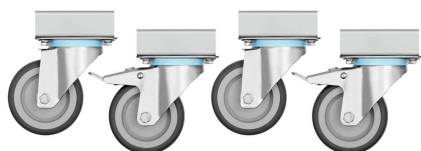

Grill plate 700-R

- Roasting surface design: Ribbed
- With juice groove: Yes
- Material: Cast iron
- Important information: -
- Size: W 575 x D 375 x H 38 mm
- Weight: 24.1 kg

Code-No. 285080
GTIN 4015613486635

Frying plate 700-G

- Roasting surface design: Smooth
- With juice groove: Yes
- Material: Cast iron
- Important information: -
- Size: W 575 x D 375 x H 38 mm
- Weight: 22.3 kg

Code-No. 285083
GTIN 4015613486642

Support ring for small pots 700

- Important information: -
- Size: W 375 x D 575 x H 38 mm
- Weight: 0.25 kg

Code-No. 285085
GTIN 4015613486659

Door 700 40/80LR

CNS
18/10

- Door hinge side can be changed: Yes
- Door hinge side: Left / right
- Material: CNS 18/10
- Important information: -
- Size: W 395 x D 80 x H 460 mm
- Weight: 3.4 kg

Code-No. 285050
GTIN 4015613486604

Gas stove 70020

Add on Products

Swivel castors 4S700

- Swivel castors: 4 swivel castors, 2 with brake
- Diameter casters: 100 mm
- Load-bearing capacity max., each: 100 kg
- Material: Plastic
Rubber coated
- Important information: -
- Size: W 85 x D 170 x H 121 mm
- Weight: 2.9 kg