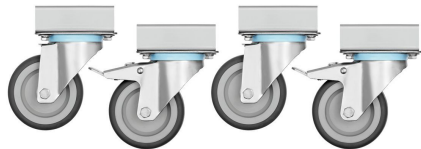

Gas stove 70040

Add on Products

Grill plate 700-R

- Roasting surface design: Ribbed
- With juice groove: Yes
- Material: Cast iron
- Important information: -
- Size: W 575 x D 375 x H 38 mm
- Weight: 24.1 kg

Code-No. 285080
GTIN 4015613486635

Frying plate 700-G

- Roasting surface design: Smooth
- With juice groove: Yes
- Material: Cast iron
- Important information: -
- Size: W 575 x D 375 x H 38 mm
- Weight: 22.3 kg

Code-No. 285083
GTIN 4015613486642

Support ring for small pots 700

- Important information: -
- Size: W 375 x D 575 x H 38 mm
- Weight: 0.25 kg

Code-No. 285085
GTIN 4015613486659

Door 700 40/80LR

- Door hinge side can be changed: Yes
- Door hinge side: Left / right
- Material: CNS 18/10
- Important information: -
- Size: W 395 x D 80 x H 460 mm
- Weight: 3.4 kg

Code-No. 285050
GTIN 4015613486604

Gas stove 70040

Add on Products

Swivel castors 4S700

- Swivel castors: 4 swivel castors, 2 with brake
- Diameter casters: 100 mm
- Load-bearing capacity max., each: 100 kg
- Material: Plastic
Rubber coated
- Important information: -
- Size: W 85 x D 170 x H 121 mm
- Weight: 2.9 kg