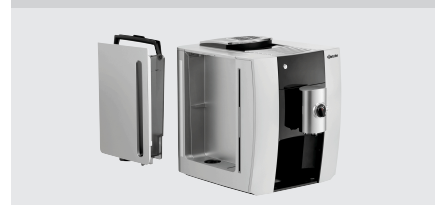

# Automatic coffee machine Easy Black 250

- ▶ Descaling signal

- ▶ Height-adjustable outlet
- ✓ 80 - 115 mm

- ▶ Selector switch for hot milk or milk froth
- ✓ Milk supply: Tube

- ▶ Water supply
- ✓ Integrated water tank, 1.8 litres

Reliable, powerful technology in an attractive compact design. With a 250 g bean container, the Easy Black 250 will invite people to enjoy a coffee, espresso, or cappuccino in any restaurant or private home.

✓ Brewing group(s):	1	• Residues container dishwasher-suitable:	Yes
• Designed for:	80 cups / day	• Multi cups:	Yes
• Output max.:	40 cups à 120 ml / hour	• Ground coffee option:	Individual cups Manual 7 - 14 g
• Decalcification signal:	Yes	• Power load:	1,4 kW   230 V   50/60 Hz
• Filling level display:	yes	• Design:	Complete machine
• ON/OFF switch:	Yes	• Material:	Plastic
• Control unit:	Electronic	• Residues container capacity:	Approx. 15 cups
• Control lamp:	ON/OFF	• Minimum brewing quantity:	25 ml
• Setting possibilities:	5 grinding levels Coffee dosing Water quantity Water temperature	• Including:	1 milk hose, 33 cm 1 coffee spoon
• Water supply:	Water tank	• Hot milk function:	Yes
• Water connection:	-	• Colour:	Black Silver
• Water tank capacity:	1,8 litre(s)	• Hot water function:	No
• Detachable water tank:	Yes	• Milk frother:	yes
• Milk supply:	External via tube	• Cleaning program:	yes
• Programs:	4, pre-programmed, parameters can be changed	• Content bean container:	250 g
• Grinding mechanism:	Cone grinder	• Number of bean containers:	1
• Grinder material:	Steel	• Bean-/topping containers lockable:	No
• Pressure system:	Piston pressure	• Cup counter:	Per program and total
• Pump pressure:	19 bar	• Properties:	Switch for hot milk or milk froth
• USB connection:	No	• Important information:	This coffee machine has wearing parts.
• Height-adjustable outlet:	80 - 115 mm		
• Display:	Programs Status Maintenance info Fault messages		
• Automatic turn-off:	Yes		