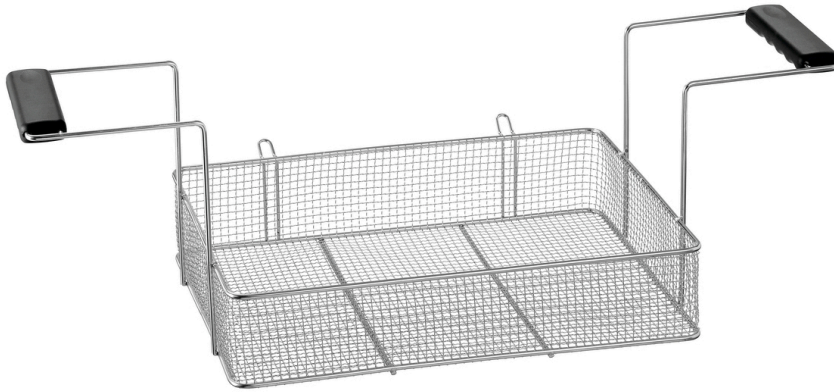

## Deep frying basket GRANDE 50L-90

**Bartscher**

- Size basket: W 420 x D 305 x H 90 mm
- Material: CNS 18/10  
Plastic
- Important information: -
- Content: 11,5 litre(s)
- Size: W 760 x D 330 x H 240 mm
- Weight: 1.4 kg