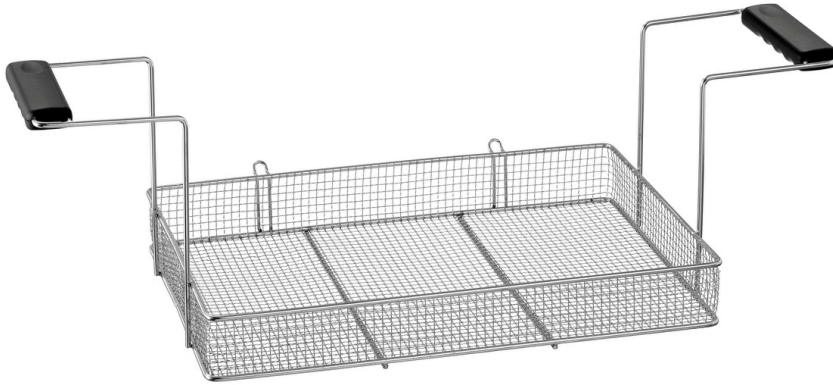

Deep frying basket GRANDE 50L-60

Bartscher

- Size basket: W 460 x D 305 x H 60 mm
- Material: CNS 18/10
Plastic
- Important information: -
- Content: 8,4 litre(s)
- Size: W 760 x D 330 x H 240 mm
- Weight: 1.4 kg