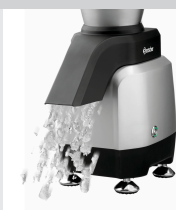

▶ Ice crusher with ice chute

▶ Powerful

✓ 120 kg/hour

▶ Volume of ice crusher:

✓ 3 litres

▶ Improved safety

- ✓ Magnetic contact switch on lid
- ✓ 4 non-slip feet

This powerful ice crusher can produce up to 120 kg of crushed ice per hour for caipirinhas, mojitos, iced coffee and other drinks. The non-slip feet and contact switch on the lid of the ice container ensure top safety for this powerful appliance.

- Max. height of collection tray: 165 mm
- Colour: Silver  
Black
- Model: With ice chute
- Content of ice container: 3 litre(s)
- Properties ice tray: With lid  
Detachable
- Production max.: 120 kg / h
- Protection class: IP23
- Safety switch: Magnetic contact switch on lid
- Properties: 4 feet, anti-slip
- ON/OFF switch: Yes
- Power load: 0,2 kW | 230 V | 50/60 Hz
- Material: Cast aluminium  
Stainless steel  
Plastic
- Important information: Collection tray not included in delivery
- Size: W 300 x D 185 x H 520 mm
- Weight: 5.4 kg