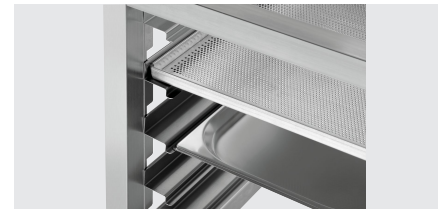

- ▶ Number of shelves: 10
- ▶ Shelf type: Lengthwise
- ▶ Shelf format: GN 1/1
 - ✓ GN 1/1
 - ✓ 600 x 400 mm

Gastronorm and bakery standard – the sturdy base frame for GN 1/1 combi-steamers in the Silversteam series offers space for 10 grilles and trays in GN 1/1 format or 600 x 400 standard bakery format.

- Material: CNS 18/10
- Colour: Silver
- Type of drawers: Longitudinal
- Number of drawers: 10
- Format drawers: 1/1 GN
600 x 400 mm
- Base shelf: No
- Height-adjustable feet: Yes
- Height adjustable: 745 mm to 790 mm
- Important information: -
- Size: W 950 x D 700 x H 745 mm
- Weight: 24 kg