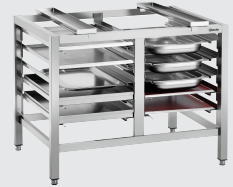

- ▶ Number of shelves: 10
- ▶ Shelf type: Lengthwise
- ▶ Shelf format: GN 1/1
 - ✓ GN 1/1
 - ✓ 600 x 400 mm

Gastronorm and bakery standard – the sturdy base frame for GN 1/1 combi-steamers in the Silversteam series offers space for 10 grilles and trays in GN 1/1 format or 600 x 400 standard bakery format.

- Material: CNS 18/10
- Colour: Silver
- Type of drawers: Longitudinal
- Number of drawers: 10
- Format drawers: 1/1 GN
600 x 400 mm
- Base shelf: No
- Height-adjustable feet: Yes
- Height adjustable: 745 mm to 790 mm
- Important information: -
- Size: W 950 x D 700 x H 745 mm
- Weight: 24 kg