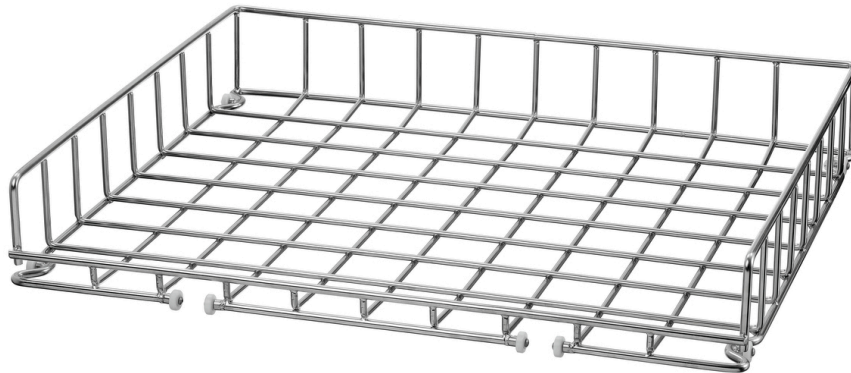

- ▶ Basket size: 850 x 725 mm
- ✓ Inside height: 125 mm

- ▶ Suitable for:
 - ✓ Pots
 - ✓ Pans
 - ✓ GN containers

Universal basket suitable for the TS8500 tray dishwasher – individually usable stainless steel washing basket for pots, pans or GN containers.

- Inside height: 125 mm
- Stackable: No
- Number of shelves: 1
- Colour: Silver
- Design: Flat
- Suitable for: Pots
Pans
GN containers
- Material: CNS 18/10
- Important information: -
- Basket size: 850 x 725 mm
- Size: W 850 x D 725 x H 135 mm
- Weight: 9.7 kg

Cutlery holder TS

CNS
18/10

- Colour: Silver
- Material: CNS 18/10
- Important information: -
- Size: W 150 x D 150 x H 255 mm
- Weight: 0.55 kg

Code-No. 110692
GTIN 4015613737683