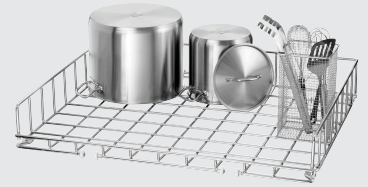

- ▶ Basket size: 850 x 725 mm
- ✓ Inside height: 125 mm

- ▶ Suitable for:
 - ✓ Pots
 - ✓ Pans
 - ✓ GN containers

Universal basket suitable for the TS8500 tray dishwasher – individually usable stainless steel washing basket for pots, pans or GN containers.

- Inside height: 125 mm
- Stackable: No
- Number of shelves: 1
- Colour: Silver
- Design: Flat
- Suitable for: Pots
Pans
GN containers
- Material: CNS 18/10
- Important information: -
- Basket size: 850 x 725 mm
- Size: W 850 x D 725 x H 135 mm
- Weight: 9.7 kg

Cutlery holder TS

CNS
18/10

- Colour: Silver
- Material: CNS 18/10
- Important information: -
- Size: W 150 x D 150 x H 255 mm
- Weight: 0.55 kg

Code-No. 110692
GTIN 4015613737683